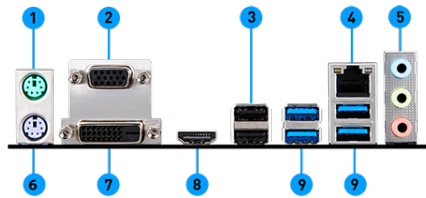

FEATURES

Аудиосистема Audio Boost

Высококачественное звучание, создающее неповторимую атмосферу в играх.

SPECIFICATIONS

Model Name	B450M PRO-M2 MAX
CPU Support	Supports 1st, 2nd and 3rd Gen AMD Ryzen™ / Ryzen™ with Radeon™ Vega Graphics and 2nd Gen AMD Ryzen™ with Radeon™ Graphics / Athlon™ with Radeon™ Vega Graphics Desktop Processors for Socket AM4
CPU Socket	Socket AM4
Chipset	AMD® B450 Chipset
Graphics Interface	1 x PCI-E 3.0 x16 slot
Display Interface	VGA, DVI-D, HDMI™ - Requires Processor Graphics
Memory Support	2 DIMMs, Dual Channel DDR4 up to 4133(OC) MHz
Expansion Slots	2 x PCI-E 3.0 x1 slots
Storage	1 x Turbo M.2 slot, supports 4 x SATA 6Gb/s
USB ports	6 x USB 3.2 Gen1 + 6 x USB 2.0
LAN	Realtek® 8111H Gigabit LAN
Audio	8-Channel(7.1) HD Audio with Audio Boost

CONNECTIONS

- | | |
|------------------------|---------------|
| 1. Mouse | 2. VGA Port |
| 3. USB 2.0 | 4. LAN Port |
| 5. HD Audio Connectors | 6. Keyboard |
| 7. DVI-D Port | 8. HDMI™ Port |
| 9. USB 3.2 Gen1 | |