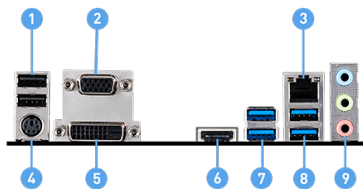

CONNECTIONS

1. USB 2.0	2. VGA
3. LAN	4. Keyboard / Mouse
5. DVI-D	6. HDMI™
7. USB 3.2 Gen 1 5Gbps Type-A	8. USB 3.2 Gen 1 5Gbps Type-A
9. Audio Connectors