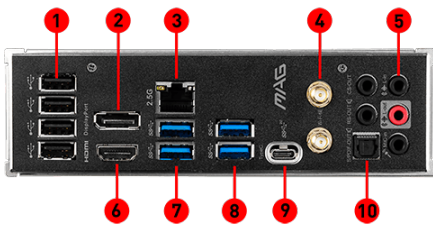

SPECIFICATIONS

Model Name	MAG B560 TOMAHAWK WIFI
CPU Support	Supports 10 th Gen Intel® Core™ Processors, 11th Gen Intel® Core™ Processors, Pentium® Gold and Celeron® Processors
CPU Socket	LGA 1200
Chipset	Intel® B560 Chipset
Graphics Interface	1x PCIe 4.0 x16 slot 1x PCIe 3.0 x16 slot Support 2-way AMD® CrossFire™ Technology
Display Interface	Support 4K@60Hz as specified in HDMI™ 2.0b, DisplayPort 1.4 -Requires Processor Graphics
Memory Support	4 DIMMs, Dual Channel DDR4-5000(OC)Mhz
Expansion Slots	1x PCIe 3.0 x1 slot
Storage	1x M.2 Gen4 x4 64Gb/s slot, 2x M.2 Gen3 x4 32Gb/s slots, Support Intel® Optane™ Technology, 6x SATA 6Gb/s ports
USB ports	1x USB3.2 Gen 2x2 20Gbps (Type-C), 1x USB 3.2 Gen 2 10Gbps (Type-C), 6x USB 3.2 Gen 1 5Gbps (Type-A), 8x USB 2.0
LAN	Realtek® 8125B 2.5G LAN
Wi-Fi/Bluetooth	Intel® Wi-Fi 6E AX210, Bluetooth 5.2
Audio	8-Channel(7.1) HD Audio with Audio Boost

CONNECTIONS

1. USB 2.0
2. DisplayPort
3. 2.5G LAN Port
4. Wi-Fi / Bluetooth Antenna
5. HD Audio Connectors
6. HDMI™
7. USB 3.2 Gen 1 5Gbps Type-A
8. USB 3.2 Gen 1 5Gbps Type-A
9. USB 3.2 Gen 2x2 20Gbps Type-C
10. Optical S/PDIF OUT