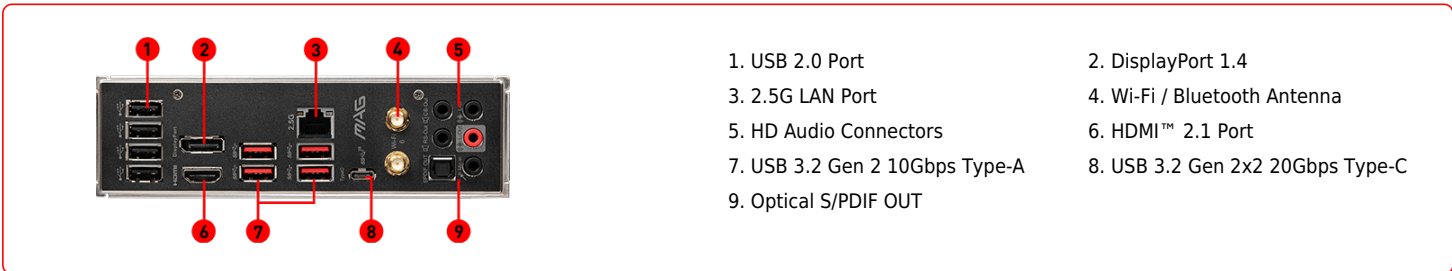

SPECIFICATIONS

Model Name	MAG B660 TOMAHAWK WIFI DDR4
CPU Support	Supports 12 th Gen Intel® Core™ Processors, Pentium® Gold and Celeron® Processors
CPU Socket	LGA 1700
Chipset	Intel® B660 Chipset
Graphics Interface	1x PCIe 4.0 x16 slot, 1x PCIe 3.0 x16 slot Supports AMD® CrossFire™ Technology
Display Interface	Support 4K@60Hz as specified in HDMI™ 2.1, DisplayPort 1.4 - Requires Processor Graphics
Memory Support	4 DIMMs, Dual Channel DDR4-4800+ (OC)
Expansion Slots	1x PCIe 3.0 x1 slot
Storage	2x M.2 Gen4 x4 64Gbps slots, 1x M.2 Gen4 x2 32Gbps slot, Support Intel® Optane™ Technology, 6x SATA 6Gb/s ports
USB ports	1x USB 3.2 Gen 2x2 20Gbps (Type-C), 5x USB 3.2 Gen 2 10Gbps (4 Type-A + 1 Type-C), 2x USB 3.2 Gen 1 5Gbps (Type-A), 8x USB 2.0
LAN	1x Realtek® RTL8125BG 2.5Gbps LAN
Wireless / Bluetooth	Intel® Wi-Fi 6 module, Bluetooth 5.2
Audio	8-Channel (7.1) HD Audio

CONNECTIONS

- USB 2.0 Port
- DisplayPort 1.4
- 2.5G LAN Port
- Wi-Fi / Bluetooth Antenna
- HD Audio Connectors
- HDMI™ 2.1 Port
- USB 3.2 Gen 2 10Gbps Type-A
- USB 3.2 Gen 2x2 20Gbps Type-C
- Optical S/PDIF OUT