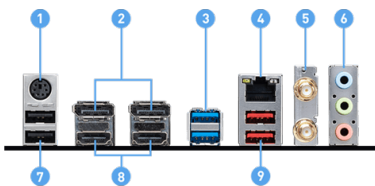

EZ Debug LED

Easiest way to troubleshoot.

Frozr AI Cooling

Detect CPU & GPU temperatures and automatically adjust system fan duty to a proper value.

2.5G Network Solution

Featuring premium 2.5G LAN to deliver better network experience.

Audio Boost

Reward your ears with studio grade sound quality for the most immersive audio experience.

CONNECTIONS

- | | |
|--------------------------------|--------------------|
| 1. Keyboard / Mouse | 2. DisplayPort |
| 3. USB 3.2 Gen 1 5Gbps Type-A | 4. LAN port |
| 5. Wi-Fi / Bluetooth | 6. Audio connector |
| 7. USB 2.0 | 8. HDMI™ |
| 9. USB 3.2 Gen 2 10Gbps Type-A | |