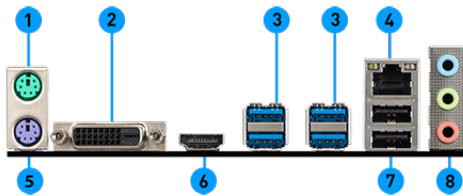

SPECIFICATIONS

Model Name	B450M-A PRO MAX
CPU Support	Supports 1st, 2nd and 3rd Gen AMD® Ryzen™ / Ryzen™ with Radeon™ Vega Graphics and 2nd Gen AMD® Ryzen™ with Radeon™ Graphics / Athlon™ with Radeon™ Vega Graphics and A-series / Athlon™ X4 Desktop Processors for Socket AM4
CPU Socket	Socket AM4
Chipset	AMD® B450 Chipset
Graphics Interface	1 x PCI-E 3.0 x16 slot
Display Interface	DVI-D, HDMI™ - Requires Processor Graphics
Memory Support	2 DIMMs, Dual Channel DDR4 up to 3200(OC) MHz
Expansion Slots	1 x PCI-E 2.0 x1 slot
Storage	1x Turbo M.2 slot + 4 x SATA 6Gb/s
USB ports	6 x USB 3.2 Gen1 + 6 x USB 2.0
LAN	Realtek® 8111H Gigabit LAN
Audio	8-Channel(7.1) HD Audio with Audio Boost

FEATURES

- Turbo M.2**
 Delivering Speeds Up to 32Gb/s
- AMD Turbo USB 3.2 Gen1**
 Powered by AMD, ensure an uninterrupted connection with more stability and fastest USB speeds.
- Core Boost**
 With premium layout and fully digital power design to support more cores and provide better performance.
- Audio Boost**
 Reward your ears with studio grade sound quality for the most immersive audio experience.
- DDR4 Boost**
 Advanced technology to deliver pure data signals for the best gaming performance and stability.

CONNECTIONS

- | | |
|------------------|------------------------|
| 1. Mouse | 2. DVI-D Port |
| 3. USB 3.2 Gen1 | 4. LAN Port |
| 5. Keyboard | 6. HDMI™ Port |
| 7. USB 2.0 Ports | 8. HD Audio Connectors |