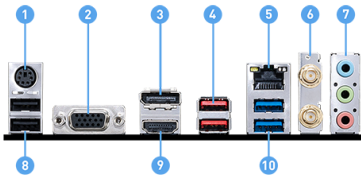

EZ Debug LED

Easiest way to troubleshoot.

Frozr AI Cooling

Detect CPU & GPU temperatures and automatically adjust system fan duty to a proper value.

2.5G Network Solution

Featuring premium 2.5G LAN to deliver better network experience.

Audio Boost

Reward your ears with studio grade sound quality for the most immersive audio experience.

CONNECTIONS

- | | |
|---------------------|--------------------------------|
| 1. Keyboard / Mouse | 2. VGA |
| 3. DisplayPort | 4. USB 3.2 Gen 2 10Gbps Type-A |
| 5. LAN port | 6. WiFi / Bluetooth |
| 7. Audio connector | 8. USB 2.0 |
| 9. HDMI™ | 10. USB 3.2 Gen 1 5Gbps Type-A |