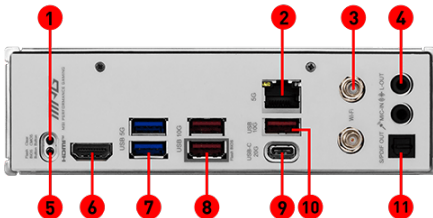

CONNECTIONS

1. Clear CMOS Button
2. 5G LAN
3. Wi-Fi / Bluetooth
4. HD Audio Connectors
5. Flash BIOS Button
6. HDMI™
7. USB 5Gbps Type-A
8. USB 10Gbps Type-A
9. USB 20Gbps Type-C
10. USB 10Gbps Type-A
11. Optical S/PDIF OUT