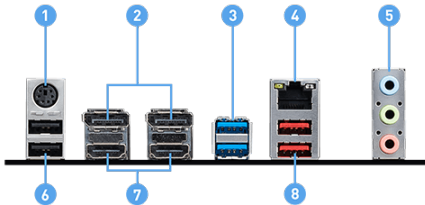

CONNECTIONS

1. Keyboard / Mouse	2. DisplayPort
3. USB 3.2 Gen 1 5Gbps Type-A	4. LAN port
5. Audio connector	6. USB 2.0
7. HDMI™	8. USB 3.2 Gen 2 10Gbps Type-A