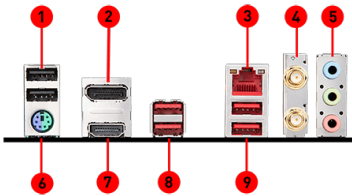

msi

ANAKART

B450I GAMING PLUS AC

GAME IN STYLE

FEATURES

SPECIFICATIONS

Model Name	B450I GAMING PLUS AC
CPU Support	Supports AMD® RYZEN™ 1st and 2nd Generation/ Ryzen™ with Radeon™ Vega Graphics Processors for Socket AM4
CPU Socket	AM4
Chipset	AMD® B450 Chipset
Graphics Interface	1 x PCI-E 3.0 x16 slot
Display Interface	DisplayPort, HDMI - Requires Processor Graphics
Memory Support	2 DIMMs, Dual Channel DDR4 3466+ (OC)
Storage	1 x M.2 slot 4 x SATA 6Gb/s
USB ports	6 x USB 3.1 (Gen1) + 4 x USB 2.0
LAN	Realtek® 8111H Gigabit LAN
Wi-Fi / BT	Intel® DualBand Wireless-AC 3168, Bluetooth 4.2
Audio	8-Channel(7.1) HD Audio with Audio Boost
Form Factor	Mini ITX

CONNECTIONS

- 1. USB 2.0
- 2. DisplayPort
- 3. LAN
- 4. Wi-Fi / Bluetooth
- 5. HD Audio Connectors
- 6. PS/2 Combo Port
- 7. HDMI
- 8. USB 3.1 Gen1
- 9. USB 3.1 Gen1

Generated 2020-12-09, check for the latest version www.msi.com/datasheet. The information provided in this document is intended for informational purposes only and is subject to change without notice.