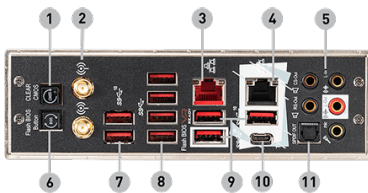

FEATURES

SPECIFICATIONS

Model Name	Creator TRX40
CPU Support	Supports 3rd Gen AMD® Ryzen™ Threadripper™ Desktop Processors for Socket sTRX4
CPU Socket	Socket sTRX4
Chipset	AMD® TRX40 Chipset
Graphics Interface	4 x PCI-E 4.0 x16 slots Supports 3-way AMD® CrossFire™ Technology Supports 3-Way NVIDIA® SLI™ Technology
Memory Support	8 DIMMs, Quad Channel, DDR4-4666MHz (OC)
Storage	3 x Lightning Gen4 M.2 slots 64Gb/s 6 x SATA 6Gb/s
USB Ports	1 x USB 3.2 (Gen2 x2, 20G, Type-C) + 6 x USB 3.2 (Gen2, 5A+1C) + 8 x USB 3.2 (Gen1, Type-A) + 4 x USB 2.0
LAN	Aquantia AQC107 10G LAN + Intel® I211AT Gigabit LAN
Wireless / Bluetooth	Intel® Wi-Fi 6 AX200, Bluetooth 5.0
Audio	8-Channel(7.1) HD Audio with Audio Boost 4

CONNECTIONS

- | | |
|------------------------|-------------------------------|
| 1. Clear CMOS Button | 2. Wireless / Bluetooth |
| 3. Gigabit LAN | 4. 10G LAN |
| 5. Audio Connectors | 6. Flash BIOS Button |
| 7. USB 3.2 Gen2 Type-A | 8. USB 3.2 Gen1 Type-A |
| 9. USB 3.2 Gen2 Type-A | 10. USB 3.2 Gen2x2 20G Type-C |
| 11. Optical S/PDIF out | |