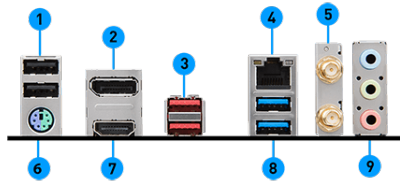

**FEATURES****SPECIFICATIONS**

Model Name	B350I PRO AC
CPU support	Supports AMD® RYZEN Series Processors and 7th Gen A-series/ Athlon™ processors for Socket AM4
CPU socket	AM4
Chipset	AMD® B350 Chipset
Graphics Interface	1 x PCI-E 3.0 x16 slot
Display Interface	DisplayPort, HDMI™
Memory support	Dual Channel DDR4 up to 3200(OC)Mhz
SATA / M.2 / U.2	4 x SATA 6Gb/s ports, 1 x Turbo M.2 slot
USB 3.1 Gen1	2 x USB3.1(Gen2) Type A, 4 x USB 3.1 Gen1
USB 2.0	4 x USB 2.0
LAN	Realtek® 8111H Gigabit LAN
Audio	8-Channel (7.1) HD Audio with Audio Boost
Form Factor	Mini ITX

**CONNECTIONS**

- 1. USB 2.0 Port
- 2. DisplayPort
- 3. USB 3.1 Gen 2 (Type A)
- 4. LAN Port
- 5. Antenna Connectors
- 6. PS/2 Combo Port
- 7. HDMI™
- 8. USB 3.1 Gen 1
- 9. HD Audio Connectors