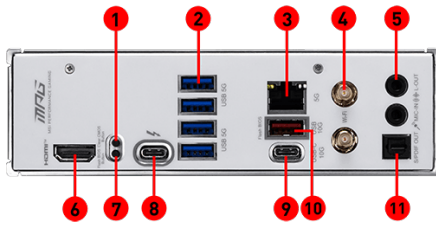

CONNECTIONS

1. Clear CMOS Button
2. USB 5Gbps Type-A
3. 5G LAN
4. Wi-Fi / Bluetooth
5. HD Audio Connectors
6. HDMI™
7. Flash BIOS Button
8. Thunderbolt 4 40Gbps (Type-C)
9. USB 10Gbps Type-C
10. USB 10Gbps Type-A
11. Optical S/PDIF OUT