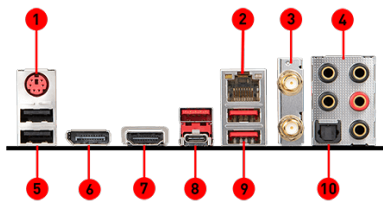

FEATURES

SPECIFICATIONS

Model Name	MPG Z390 GAMING EDGE AC
CPU Support	Supports 9 th / 8 th Gen Intel® Core™ / Pentium® Gold / Celeron® processors
CPU Socket	LGA 1151
Chipset	Intel® Z390 Chipset
Graphics Interface	3 x PCI-E 3.0 x16 slots Supports 2-way SLI / 3-way CrossFire
Display Interface	DisplayPort, HDMI - Requires Processor Graphics
Memory Support	4 DIMMs, Dual Channel DDR4-4400(OC)
Expansion Slots	3 x PCI-E x1 slots
Storage	2 x M.2 slots, support Intel® Optane™ Technology 6 x SATA 6Gb/s
USB Ports	3 x USB 3.1 (Gen2, A+C) + 6 x USB 3.1 (Gen1) + 6 x USB 2.0
LAN	Intel® I219-V Gigabit LAN
Wireless / BT	Intel® Wireless-AC 9462, Bluetooth 5.0
Audio	8-Channel (7.1) HD Audio with Audio Boost 4
Form Factor	ATX

CONNECTIONS

- 1. PS/2 Combo Port
- 2. LAN
- 3. Wireless / Bluetooth
- 4. HD Audio Connectors
- 5. USB 2.0
- 6. DisplayPort
- 7. HDMI
- 8. USB 3.1 Gen2 Type-A + C
- 9. USB 3.1 Gen1
- 10. Optical S/PDIF out