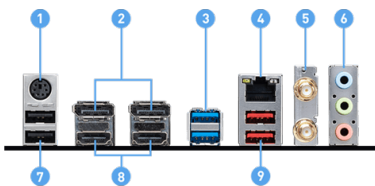

EZ Debug LED

Easiest way to troubleshoot.

Frozr AI Cooling

Detect CPU & GPU temperatures and automatically adjust system fan duty to a proper value.

2.5G Network Solution

Featuring premium 2.5G LAN to deliver better network experience.

Audio Boost

Reward your ears with studio grade sound quality for the most immersive audio experience..

CONNECTIONS

- | | |
|--------------------------------|--------------------|
| 1. Keyboard / Mouse | 2. DisplayPort |
| 3. USB 3.2 Gen 1 5Gbps Type-A | 4. LAN port |
| 5. Wi-Fi / Bluetooth | 6. Audio connector |
| 7. USB 2.0 | 8. HDMI™ |
| 9. USB 3.2 Gen 2 10Gbps Type-A | |