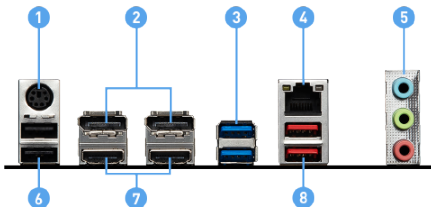

CONNECTIONS

1. Keyboard / Mouse	2. DisplayPort
3. USB 3.2 Gen 1 5Gbps Type-A	4. LAN port
5. Audio connector	6. USB 2.0
7. HDMI™	8. USB 3.2 Gen 2 10Gbps Type-A