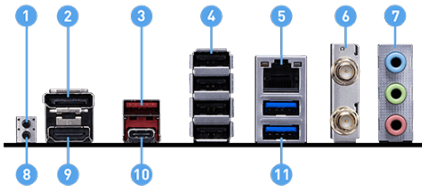

FEATURES

Ultra 4K HD

Experience the incredibly sharp and crisp images, movies and gameplay etc., to meet your sensory needs.

SPECIFICATIONS

Model Name	PRO B850M-VC WIFI6E
CPU Support	Supports AMD Ryzen™ 9000 / 8000 / 7000 series Desktop Processors
CPU Socket	AMD Socket AM5
Chipset	AMD B850 Chipset
Expansion slot	1 x PCIe 5.0 x16 slot 3 x PCIe 3.0 x1 slots
Display Interface	Support 4K@60Hz as specified in HDMI™ 2.1, DisplayPort 1.4 – Requires Processor Graphics
Memory Support	4 DIMMs, Dual Channel DDR5 – 8200+ MT/s (OC)
Storage	1 x M.2 Gen5 x4 128Gbps slot, 1 x M.2 Gen4 x4 64Gbps slot, 1 x M.2 Gen4 x2 32Gbps slot, 4 x SATA 6Gbps ports
USB ports	3 x USB 10Gbps (1 Type-A + 2 Type-C) 6 x USB 5Gbps (6 Type-A) 8 x USB 2.0
LAN	Realtek® 8126 5G LAN
WIFI / BT	Wi-Fi 6E Solution, Bluetooth 5.3
Audio	8-Channel (7.1) HD Audio with Audio Boost

CONNECTIONS

- | | |
|----------------------|-----------------------|
| 1. Clear CMOS Button | 2. DisplayPort |
| 3. USB 10Gbps Type-A | 4. USB 2.0 |
| 5. 5G LAN | 6. Wi-Fi / Bluetooth |
| 7. Audio Connectors | 8. Flash BIOS Button |
| 9. HDMI™ | 10. USB 10Gbps Type-C |
| 11. USB 5Gbps Type-A | |