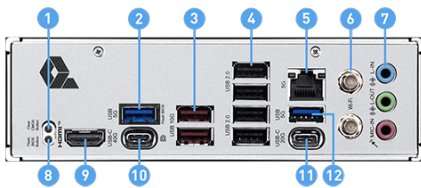

FEATURES

Ultra 4K HD

Experience the incredibly sharp and crisp images, movies and gameplay etc., to meet your sensory needs.

SPECIFICATIONS

Model Name	PRO X870E-S EVO WIFI
CPU Support	Supports AMD Ryzen™ 9000 / 8000 / 7000 series Desktop Processors
CPU Socket	AMD Socket AM5
Chipset	AMD X870E Chipset
Expansion Slots	1 x PCIe 5.0 x16 slot 1 x PCIe 4.0 x4 slot 1 x PCIe 3.0 x1 slot
Display Interface	1 x USB4 port supports USB Type-C display output, Support 4K@60Hz as specified in HDMI™ 2.1 TMDS - Requires Processor Graphics
Memory Support	4 DIMMs, Dual Channel DDR5 - 8200+ MT/s (OC)
Storage	1 x M.2 Gen5 x4 128Gbps slot 2 x M.2 Gen4 x4 64Gbps slots 4 x SATA 6Gbps ports
USB ports	1 x USB 40Gbps (1 Type-C) 1 x USB 20Gbps (1 Type-C) 3 x USB 10Gbps (2 Type-A + 2 Type-C) 6 x USB 5Gbps (6 Type-A) 10 x USB 2.0
LAN	Realtek® 8126 5G LAN
Wireless / Bluetooth	Wi-Fi 7 Solution, Bluetooth 5.4
Audio	8-Channel (7.1) HD Audio with Audio Boost

CONNECTIONS

- | | |
|-----------------------|-----------------------|
| 1. Clear CMOS Button | 2. USB 5Gbps Type-A |
| 3. USB 10Gbps Type-A | 4. USB 2.0 |
| 5. 5G LAN | 6. Wi-Fi / Bluetooth |
| 7. Audio Connectors | 8. Flash BIOS Button |
| 9. HDMI™ | 10. USB 40Gbps Type-C |
| 11. USB 20Gbps Type-C | 12. USB 5Gbps Type-A |