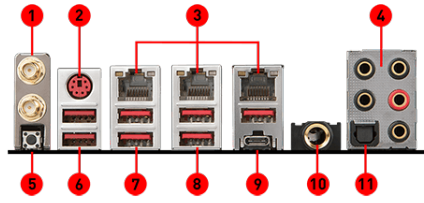

FEATURES

SPECIFICATIONS

Model Name	Z370 GODLIKE GAMING
CPU support	Supports 8th Gen Intel® Core™ i3/i5/i7 processors, and Intel® Pentium® and Celeron® processors
CPU socket	LGA 1151
Chipset	Intel® Z370 Chipset
Graphics Interface	4 x PCI-E 3.0 x16 Slots 2-way SLI / 4-way CrossFire
Memory support	4 DIMMs, Dual Channel DDR4-4133(OC)
Expansion slots	1 x PCI-E x1 slot
SATA / M.2 / U.2	6 x SATA 6Gb/s ports, 3 x Turbo M.2 slots, 1 x Turbo U.2
USB 3.1 Gen2	3 x USB 3.1 Gen2 (Type A+C)
USB 3.1 Gen1	10 x USB 3.1 Gen1
USB 2.0	6 x USB 2.0
LAN	3 x Killer™ E2500 Gigabit LAN with Killer Network Manager
Wi-Fi/BT	Killer™ WIFI AC 1535
Audio	7.1 Channel High Definition Audio with XTREME AUDIO DAC
Form Factor	E-ATX

CONNECTIONS

- 1. Wi-Fi /Bluetooth Antenna Connectors
- 2. PS/2 GAMING Device Port
- 3. Triple Killer™ E2500 Gigabit LAN
- 4. HD Audio Connectors
- 5. Clear CMOS Button
- 6. USB 3.1 Gen1 Ports
- 7. USB 3.1 Gen1 Ports
- 8. USB 3.1 Gen1 Ports
- 9. LIGHTNING USB 3.1 Gen2 Type-A+C
- 10. 6.3mm headphone
- 11. Optical S/PDIF-Out