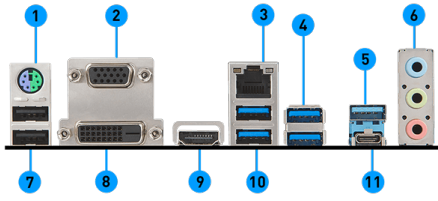

SPECIFICATIONS

Model Name	Z370 PC PRO
CPU support	Supports 8th Gen Intel® Core™ i3/i5/i7 processors, and Intel® Pentium® and Celeron® processors
CPU socket	LGA 1151
Chipset	Intel® Z370 Chipset
Graphics Interface	2 x PCI-E 3.0 x16 slots 2-way CrossFire
Display Interface	DVI-D, HDMI™, VGA
Memory support	4 DIMMs, Dual Channel DDR4-4000(OC)
Expansion slots	3 x PCI-E x1 slots, 1 x PCI slot
Storage	6 x SATA 6Gb/s ports, 2 x Turbo M.2 slots
USB 3.1 Gen2	2 x USB 3.1 Gen2 (Type A+C)
USB 3.1 Gen1	8 x USB 3.1 Gen1
USB 2.0	6 x USB 2.0
LAN	Intel® I219-V Gigabit LAN
Audio	8-Channel (7.1) HD Audio with Audio Boost
Form Factor	ATX

FEATURES

- **Twin Turbo M.2**
With 2 x M.2 slots. Running at PCI-E Gen3 x4 maximizes performance for NVMe based SSDs.
- **Lightning USB 3.1 Gen2**
Powered by the ASMedia ASM3142 USB 3.1 Gen2 controller, Lightning USB offers the fastest USB speeds up to 10 Gb/s.
- **MULTI-GPU**
With Steel Armor PCI-E slot. Supports 2-Way AMD Crossfire™.
- **Military Class 5**
Latest evolution with high quality Japanese components for best protection and efficiency.
- **Click BIOS 5**
Award-winning Click BIOS 5 is the most convenient BIOS with unlimited tuning options and with high resolution scalable font.
- **VR Ready**
Automatically optimizes your system for VR usage, pushing for maximum performance.
- **EZ Debug LED**
Easiest way to troubleshoot.
- **Audio Boost**
Reward your ears with studio grade sound quality for the most immersive audio experience.
- **DDR4 Boost**
Advanced technology to deliver pure data signals for the best gaming performance and stability.

CONNECTIONS

- | | |
|-----------------------------------|------------------------|
| 1. PS/2 Combo Port | 2. VGA Port |
| 3. LAN Port | 4. USB 3.1 Gen 1 |
| 5. USB 3.1 Gen2 Type-A | 6. HD Audio Connectors |
| 7. USB 2.0 Port | 8. DVI-D Port |
| 9. HDMI™ | 10. USB 3.1 Gen 1 |
| 11. LIGHTNING USB 3.1 Gen2 Type-C | |