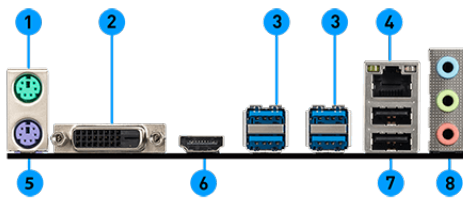

Audio Boost

Reward your ears with studio grade sound quality for the most immersive audio experience.

DDR4 Boost

Advanced technology to deliver pure data signals for the best gaming performance and stability.

CONNECTIONS

1. Mouse
2. DVI-D Port
3. USB 3.2 Gen1
4. LAN Port
5. Keyboard
6. HDMI™ Port
7. USB 2.0 Ports
8. HD Audio Connectors