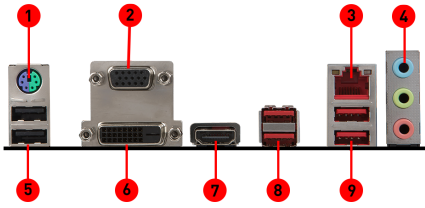

**RED  
LED****FEATURES****SPECIFICATIONS**

Model Name	B350M GAMING PRO
CPU support	Supports AMD® RYZEN Series processors and 7th Gen A-series / Athlon™ Processors for socket AM4
CPU socket	AM4
Chipset	AMD® B350 Chipset
Graphics Interface	1 x PCI-E 3.0 x16 slot
Display Interface	VGA, DVI-D, HDMI™
Memory support	2 DIMMs, Dual Channel DDR4-3200(OC)
Expansion slots	2 x PCI-E x1 slots
SATA / M.2 / U.2	4 x SATA 6Gb/s ports, 1 x M.2 slot
USB 3.1 Gen1	6 x USB 3.1 Gen1
USB 2.0	6 x USB 2.0
LAN	10/100/1000Mbps LAN
Audio	7.1-Channel High Definition Audio
Form Factor	mATX

**CONNECTIONS**

1. PS/2 GAMING Device Port
3. Gigabit LAN Port
5. USB 2.0 Ports
7. HDMI™
9. USB 3.1 Gen1 Ports

2. VGA
4. Premium Audio Connectors
6. DVI-D
8. USB 3.1 Gen1 Ports