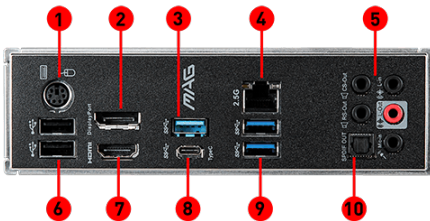

SPECIFICATIONS

Model Name	MAG B460M MORTAR
CPU Support	Supports 10 th Gen Intel® Core™ and Pentium® Gold / Celeron® processors
CPU Socket	LGA 1200
Chipset	Intel® B460 Chipset
Graphics Interface	2x PCI-E 3.0 x16 slots Support 2-way AMD® CrossFire™ Technology
Display Interface	DisplayPort, HDMI™ - Requires Processor Graphics
Memory Support	4 DIMMs, Dual Channel DDR4-2933Mhz (Max.)
Expansion Slots	1x PCI-E 3.0 x1 slot
Storage	2x M.2 slots, 6x SATA 6Gb/s
SATA RAID	RAID 0, 1, 5, 10 - Available on ports SATA1 to SATA6
USB ports	7x USB 3.2 Gen 1 5Gbps ports (2 Type-C + 5 Type-A) + 6x USB 2.0 ports
LAN	Realtek® 8125B 2.5G LAN
Audio	8-Channel(7.1) HD Audio with Audio Boost (ALC1200)

FEATURES

- Pre-installed I/O Shielding**
 Better EMI protection and more convenience for installation
- M.2 SHIELD FROZR**
 Onboard M.2 thermal solution to keep M.2 SSDs safe while preventing throttling, making them run cooler & faster.
- Core Boost**
 With premium layout and fully digital power design to support more cores and provide better performance.
- Extended Heatsink Design**
 MSI extended PWM heatsink and enhanced circuit design ensures even high-end processors to run in full speed.
- 2.5G LAN**
 Onboard 2.5G LAN with LAN manager, delivering the best online gaming experience.
- Audio Boost**
 Reward your ears with studio grade sound quality for the most immersive audio experience.
- DDR4 Boost**
 Advanced technology to deliver pure data signals for the best gaming performance and stability.

CONNECTIONS

1. PS/2 Combo Port
2. DisplayPort
3. USB 3.2 Gen 1 5Gbps (Type-A)
4. 2.5G LAN Port
5. HD Audio Connectors
6. USB 2.0 Ports
7. HDMI™ Port
8. USB 3.2 Gen 1 5Gbps (Type-C)
9. USB 3.2 Gen 1 5Gbps (Type-A)
10. Optical S/PDIF OUT