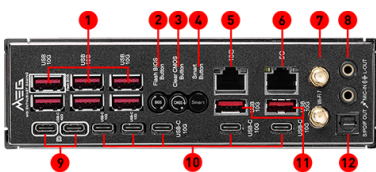

CONNECTIONS

1. USB 10Gbps (Type-A)
2. Flash BIOS Button
3. Clear CMOS Button
4. Smart Button
5. 10G LAN
6. 5G LAN
7. Wi-Fi / Bluetooth
8. HD Audio Connectors
9. USB 40Gbps (Type-C)
10. USB 10Gbps (Type-C)
11. USB 10Gbps (Type-A)
12. Optical S/PDIF-Out