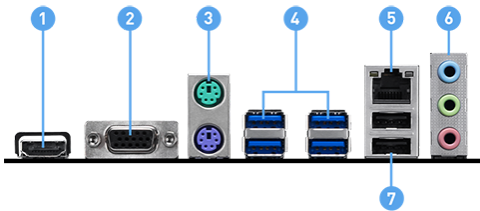

FEATURES

2.5G Network Solution

Featuring premium 2.5G LAN to deliver better network experience.

2.5G Network Solution

Featuring premium 2.5G LAN to deliver better network experience.

2.5G Network Solution

Featuring premium 2.5G LAN to deliver better network experience.

2.5G Network Solution

Featuring premium 2.5G LAN to deliver better network experience.

SPECIFICATIONS

Model Name	PRO A620AM-B EVO
CPU Support	Supports AMD Ryzen™ 9000 / 8000 / 7000 Series Desktop Processors
CPU Socket	Socket AM5
Chipset	AMD A620A Chipset
Expansion Slots	1 x PCIe 4.0 x16 slot 1 x PCIe 3.0 x1 slot
Display Interface	Support 4K@60Hz as specified in HDMI™ 2.1, VGA - Requires Processor Graphics
Memory Support	2 DIMMs, Dual Channel DDR5 - 6800+ MT/s (OC)
Storage	1 x M.2 Gen4 x4 64Gbps slot 2 x SATA 6Gbps ports
USB ports	7 x USB 5Gbps (6 Type-A + 1 Type-C) 6 x USB 2.0
LAN	Realtek® 8125 2.5G LAN
Audio	8-Channel (7.1) HD Audio with Audio Boost

CONNECTIONS

1. HDMI™
2. VGA
3. Mouse / Keyboard
4. USB 5Gbps Type-A
5. 2.5G LAN
6. Audio connectors
7. USB 2.0