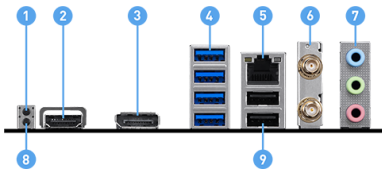

FEATURES

2.5G Network Solution

Featuring premium 2.5G LAN to deliver better network experience.

2.5G Network Solution

Featuring premium 2.5G LAN to deliver better network experience.

2.5G Network Solution

Featuring premium 2.5G LAN to deliver better network experience.

2.5G Network Solution

Featuring premium 2.5G LAN to deliver better network experience.

SPECIFICATIONS

Model Name	PRO A620AM-G EVO WIFI
CPU Support	Supports AMD Ryzen™ 9000 / 8000 / 7000 Series Desktop Processors
CPU Socket	AMD Socket AM5
Chipset	AMD A620A Chipset
Expansion Slots	1 x PCIe 4.0 x16 slot 1 x PCIe 3.0 x1 slot
Display Interface	Support 4K@60Hz as specified in HDMI™ 2.1, DisplayPort 1.4 - Requires Processor Graphics
Memory Support	2 DIMMs, Dual Channel DDR5 - 6800+ MT/s (OC)
Storage	2 x M.2 Gen4 x4 64Gbps slots 4 x SATA 6Gbps ports
USB ports	7 x USB 5Gbps (6 Type-A + 1 Type-C) 6 x USB 2.0
LAN	Realtek® 8125D 2.5G LAN
WIFI / BT	Wi-Fi 6E module, Bluetooth 5.3
Audio	8-Channel (7.1) HD Audio with Audio Boost

CONNECTIONS

1. Clear CMOS Button
2. HDMI™
3. DisplayPort
4. USB 5Gbps Type-A
5. 2.5G LAN
6. Wi-Fi / Bluetooth
7. Audio connectors
8. Flash BIOS Button
9. USB 2.0