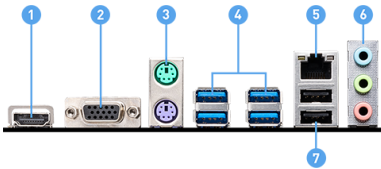

FEATURES

2.5G Network Solution

Featuring premium 2.5G LAN to deliver better network experience.

SPECIFICATIONS

Model Name	PRO A620M-B
CPU Support	Supports AMD Ryzen™ 9000 / 8000 / 7000 Series Desktop Processors
CPU Socket	Socket AM5
Chipset	AMD A620 Chipset
Expansion Slots	1x PCIe 4.0 x16 slot 1x PCIe 3.0 x1 slot
Display Interface	Support 4K@60Hz as specified in HDMI™ 2.1, VGA - Requires Processor Graphics
Memory Support	2 DIMMs, Dual Channel DDR5-6800+ MT/s (OC)
Storage	1x M.2 Gen4 x4 64Gbps slot, 4x SATA 6Gbps ports
USB ports	6x USB 5Gbps (6 Type-A), 6x USB 2.0
LAN	Realtek® RTL8125B 2.5G LAN
Audio	8-Channel (7.1) HD Audio with Audio Boost

CONNECTIONS

1. HDMI™
2. VGA
3. Keyboard / Mouse
4. USB 5Gbps Type-A
5. LAN port
6. Audio connectors
7. USB 2.0