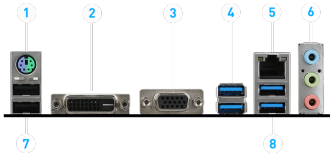

FEATURES

SPECIFICATIONS

Model Name	A320M PRO-VD
CPU support	Supports AMD® 7th Gen A-series / Athlon™ Processors for socket AM4
CPU socket	AM4
Chipset	AMD® A320 Chipset
Graphics Interface	1 x PCI-E 3.0 x16 slot
Display Interface	VGA, DVI-D
Memory support	2 DIMMs, Dual Channel DDR4-2400
Expansion slots	2 x PCI-E x1 slots
SATA / M.2 / U.2	4 x SATA 6Gb/s ports
USB 3.1 Gen1	6 x USB 3.1 Gen1
USB 2.0	6 x USB 2.0
LAN	10/100/1000Mbps LAN
Audio	7.1-Channel High Definition Audio
Form Factor	M-ATX

CONNECTIONS

- | | |
|------------------------------|------------------------|
| 1. PS/2 Device Port | 2. DVI-D Port |
| 3. VGA Port | 4. USB 3.1 Gen1 Type-A |
| 5. Realtek® Gigabit LAN Port | 6. HD Audio Connectors |
| 7. USB 2.0 Ports | 8. USB 3.1 Gen1 Type-A |