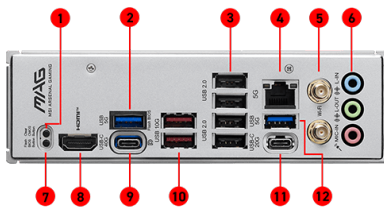

CONNECTIONS

1. Clear CMOS Button	2. USB 5Gbps (Type-A)
3. USB 2.0	4. 5G LAN
5. Wi-Fi / Bluetooth	6. Audio Connectors
7. Flash BIOS Button	8. HDMI™
9. USB 40Gbps (Type-C)	10. USB 10Gbps (Type-A)
11. USB 20Gbps (Type-C)	12. USB 5Gbps (Type-A)