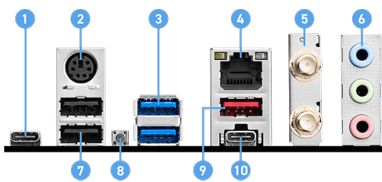

CONNECTIONS

1. Thunderbolt™ 4 40Gbps (Type-C)
2. Keyboard / Mouse
3. USB 5Gbps Type-A
4. 5G LAN
5. Wi-Fi / Antenna
6. Audio Connectors
7. USB 2.0
8. Clear CMOS Button
9. USB 10Gbps Type-A
10. USB 5Gbps Type-C