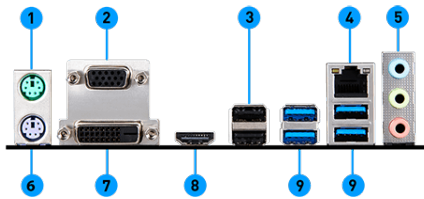

FEATURES

PCI-E Steel Slot

Protecting VGA cards against bending.

Turbo M.2

Delivering Speeds Up to 32Gb/s

X-Boost

Software that auto-detects and allows you to boost the performance of any storage or USB device.

EZ Debug LED

Easiest way to troubleshoot.

Audio Boost

Reward your ears with studio grade sound quality for the most immersive audio experience.

Core Boost

With premium layout and optimized power design to support more cores and provide better performance.

DDR4 Boost

Advanced technology to deliver pure data signals for the best gaming performance and stability.

CONNECTIONS

1. Mouse
2. VGA Port
3. USB 2.0
4. LAN Port
5. HD Audio Connectors
6. Keyboard
7. DVI-D Port
8. HDMI™ Port
9. USB 3.1 Gen1