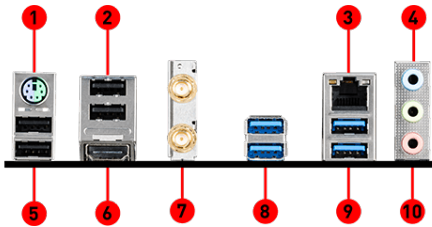

Intel WiFi solution

Build in Intel® Wi-Fi / Bluetooth, delivering AC speeds up to 433Mbps without any cable limitation.

Core Boost

With premium layout and fully digital power design to support more cores and provide better performance.

CONNECTIONS

- | | |
|------------------------|------------------------|
| 1. PS/2 Combo Port | 2. USB 2.0 Ports |
| 3. LAN Port | 4. HD Audio Connectors |
| 5. USB 2.0 Ports | 6. HDMI™ Port |
| 7. Intel Wi-Fi | 8. USB 3.2 Gen1 Type A |
| 9. USB 3.2 Gen2 Type A | |