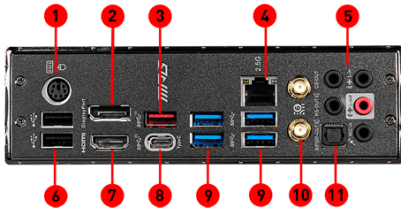

CONNECTIONS

1. PS/2 Combo Port	2. DisplayPort
3. USB 3.2 Gen 2 10Gbps (Type-A)	4. 2.5G LAN
5. HD Audio Connectors	6. USB 2.0
7. HDMI	8. USB 3.2 Gen 2x2 20Gbps (Type-C)
9. USB 3.2 Gen 1 5Gbps (Type A)	10. Wi-Fi / Bluetooth
11. Optical S/PDIF OUT