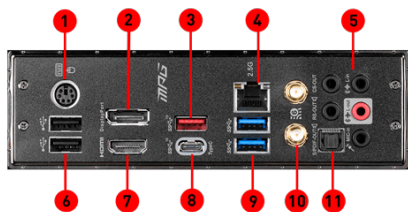

CONNECTIONS

1. PS/2 Combo Port	2. DisplayPort
3. USB 3.2 Gen 2 10Gbps (Type-A)	4. 2.5G LAN
5. HD Audio Connectors	6. USB 2.0
7. HDMI	8. USB 3.2 Gen 2 10Gbps (Type-C)
9. USB 3.2 Gen 1 5Gbps (Type-A)	10. Wi-Fi / Bluetooth
11. Optical S/PDIF OUT