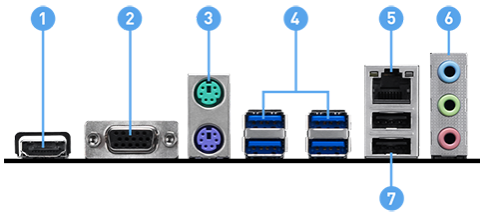

FEATURES

EK Distribution Plate Support

Designed in partner with EK, the gaming cases can fit an EK distribution plate inside.

SPECIFICATIONS

Model Name	PRO A620AM-B EVO
CPU Support	Supports AMD Ryzen™ 9000 / 8000 / 7000 Series Desktop Processors
CPU Socket	Socket AM5
Chipset	AMD A620A Chipset
Expansion Slots	1 x PCIe 4.0 x16 slot 1 x PCIe 3.0 x1 slot
Display Interface	Support 4K@60Hz as specified in HDMI™ 2.1, VGA - Requires Processor Graphics
Memory Support	2 DIMMs, Dual Channel DDR5 - 6800+ MT/s (OC)
Storage	1 x M.2 Gen4 x4 64Gbps slot 2 x SATA 6Gbps ports
USB ports	7 x USB 5Gbps (6 Type-A + 1 Type-C) 6 x USB 2.0
LAN	Realtek® 8125 2.5G LAN
Audio	8-Channel (7.1) HD Audio with Audio Boost

CONNECTIONS

- | | |
|---------------------|---------------------|
| 1. HDMI™ | 2. VGA |
| 3. Mouse / Keyboard | 4. USB 5Gbps Type-A |
| 5. 2.5G LAN | 6. Audio connectors |
| 7. USB 2.0 | |