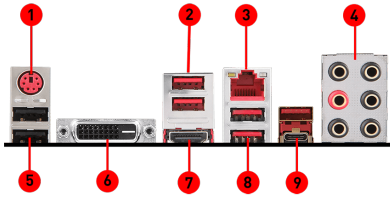

FEATURES

SPECIFICATIONS

Model Name	X370 GAMING PRO
CPU support	Supports AMD® RYZEN Series processors and 7th Gen A-series / Athlon™ Processors for socket AM4
CPU socket	AM4
Chipset	AMD® X370 Chipset
Graphics Interface	2 x PCI-E 3.0 x16 slots + 1 x PCI-E 2.0 x16 slot 2-way SLI / 3-way CrossFire
Display Interface	DVI-D, HDMI™
Memory support	4 DIMMs, Dual Channel DDR4-3200(OC)
Expansion slots	3 x PCI-E x1 slots
SATA / M.2 / U.2	6 x SATA 6Gb/s ports, 1 x M.2 slot
USB 3.1 Gen1	2 x USB 3.1 Gen2 (Type A+C)
USB 3.1 Gen1	8 x USB 3.1 Gen1
USB 2.0	6 x USB 2.0
LAN	10/100/1000Mbps LAN
Audio	7.1-Channel High Definition Audio
Form Factor	ATX

CONNECTIONS

- | | |
|---------------------------------|--------------------------------|
| 1. PS/2 GAMING Device Port | 2. USB 3.1 Gen1 Ports |
| 3. 10/100/1000 Gigabit LAN Port | 4. Golden Audio Connectors |
| 5. USB 2.0 Ports | 6. DVI-D |
| 7. HDMI™ | 8. VR Ready USB 3.1 Gen1 Ports |
| 9. Golden USB 3.1 Gen2 Type-A/C | |