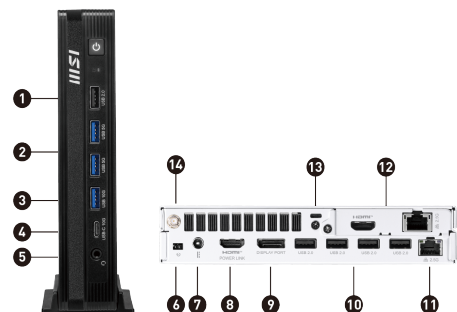

FEATURES

Compact Size

The same performance as a big rig but in a powerful small-sized chassis so you can take it anywhere.

DDR5 Memory

Elevate system performance with dual-channel DDR5 technology to enhance efficiency and stability for users.

Detects and alerts when a computer case is opened, protecting against unauthorized physical access.

dTPM 2.0 Support

dTPM 2.0 design secures your confidential data with encryption keys.

Configurable Port

Offer the widest range of connections with a variety of optional I/O ports.

Power Meter

Power Meter enables one-click power saving, carbon emission calculation & electricity cost estimation.

Built-in Mono Speaker

Provide basic audio feedback & never miss important notifications or calls.

CONNECTIONS

- | | |
|---|---|
| 1. 1x USB 2.0 | 2. 2x USB 5Gb Type A |
| 3. 1x USB 10Gb Type A | 4. 1x USB 10Gb Type C |
| 5. 1x Mic-in/Headphone-out combo | 6. 1x External Power Switch Pin Header |
| 7. 1x DC Jack | 8. 1x HDMI out (supports 4K @60Hz as specified in HDMI 2.1) which supports the MSI Power Link |
| 9. 1x DisplayPort 1.4b (supports 4K@60Hz) | 10. 4x USB 2.0 |
| 11. 1x LAN port (2.5G) | 12. 1x Configurable Port (Default: HDMI+LAN(2.5G); Optional for HDMI+COM/ DP+LAN(2.5G)/ DP+COM/ VGA+LAN(2.5G)/ VGA+COM) |
| 13. 1x Kensington Lock | |