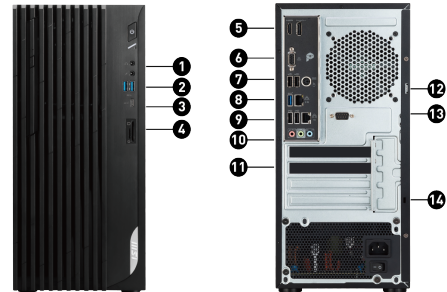

Various IO Design

With a complete array of I/O ports, it can connect all devices that you need.

Easy to upgrade

Easy to access and upgrade components to keep the system up to date with the latest hardware.

TPM Support

FW TPM design secures your confidential data with encryption keys.

MSI Cloud Center

MSI Cloud Center app brings you a private cloud and helps backup files of your mobile devices (Android & iOS)

MSI Center

The MSI Center takes optimization to the next level with easily adjustable system modes and resources for a wide range of scenarios and needs.

CONNECTIONS

- | | |
|--|---|
| 1. 1x Headphone-out / 1x Mic-in | 2. 2x USB 3.2 Gen 1 Type A |
| 3. 1x USB 3.2 Gen 2 Type C | 4. 1x Card Reader (Support SD & Micro SD Card) |
| 5. 1x HDMI™ out (2.1) / 1x DisplayPort (1.4) | 6. 1x D-Sub (VGA) |
| 7. 2x USB 2.0 Type A / 1x PS/2 | 8. 1x USB 3.2 Gen 1 Type A / 1x RJ45 LAN (2.5G LAN) |
| 9. 2x USB 2.0 Type A / 1x RJ45 LAN (1G LAN) | 10. 3x Audio Jack |
| 11. 1x Graphics Card | 12. 1x Padlock |
| 13. 1x COM Port | 14. 1x Kensington Lock |