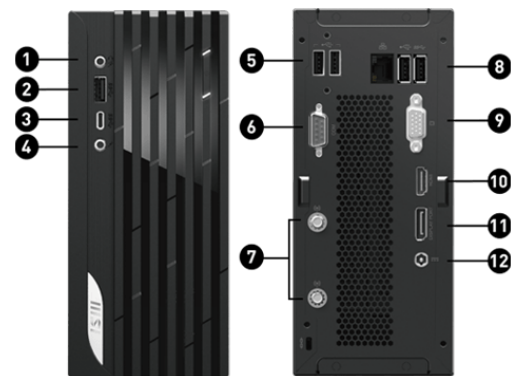

FEATURES

Front USB 3.2 Gen 2 Type C

Synergize with a MSI motherboard through bridging with a USB 3.2 Gen 2 Type-C port for convenient access.

Compact size

The same performance as a big gaming rig but in a powerful small sized chassis so you can take it anywhere.

4K UHD Resolution

3840 x 2160

Experience the incredibly sharp and crisp images, movies and gameplay etc., to meet your sensory needs.

MSI Center

The MSI Center takes optimization to the next level with easily adjustable system modes and resources for a wide range of scenarios and needs.

Matrix Display

Supports the Multi-display mode and the surround view mode

WiFi 6

The latest wireless solution supports MU-MIMO and BSS color technology, delivering speeds up to 2400Mbps.

TPM Support

Secure your confidential data with encryption keys.

VESA Mountable

To be mounted on the wall of your office & home with a VESA standard design which can make it completely invisible on a desk.

CONNECTIONS

- | | |
|----------------------------|---|
| 1. 1x Mic-in/Headphone-out | 2. 1x USB 3.2 Gen2 Type A |
| 3. 1x USB 3.2 Gen2 Type C | 4. 1x Mic-in |
| 5. 2x USB 2.0 Type A | 6. 1x COM Port (optional) |
| 7. 2x Wi-Fi Antenna | 8. 1x USB 3.2 Gen2 Type A / 1x USB 2.0 Type A / 1x RJ45 |
| 9. 1x VGA out | 10. 1x HDMI™ out (2.0) |
| 11. 1x DP out | 12. 1x DC Jack |