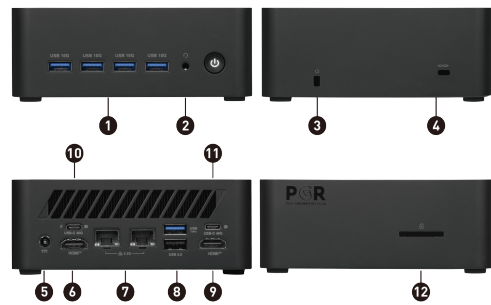

VESA Mountable

To be mounted on the wall of your office & home with a VESA standard design which can make it completely invisible on a desk.

CONNECTIONS

1. 4x USB 10Gbps Type A
2. 1x Mic-in/Headphone-out combo
3. 1x External Power Switch Pin Header
4. 1x Kensington Lock Slot
5. 1x DC Jack
6. 1x HDMI out (supports 4K @60Hz as specified in HDMI 2.1)
7. 2x RJ45 LAN (2.5G)
8. 1x USB 10Gbps Type A/1x USB 2.0 Type A
9. 1x HDMI out (supports 4K @60Hz as specified in HDMI 2.1)
10. 1x USB4 (DP 1.4 alt-mode up to 4K@60Hz / PD-out 15W) which supports PD-in up to 100W
11. 1x USB4 (DP 1.4 alt-mode up to 4K@60Hz / PD-out 15W)
12. 1x Card Reader