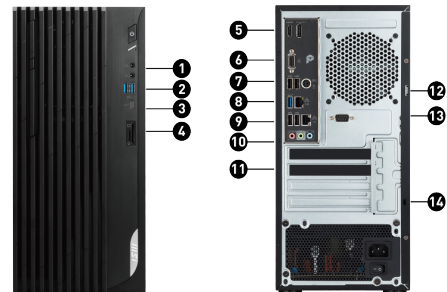

Various IO Design

With a complete array of I/O ports, it can connect all devices that you need.

Easy to upgrade

Easy to access and upgrade components to keep the system up to date with the latest hardware.

TPM Support

FW TPM design secures your confidential data with encryption keys.

MSI Cloud Center

MSI Cloud Center app brings you a private cloud and helps backup files of your mobile devices (Android & iOS)

MSI Center

The MSI Center takes optimization to the next level with easily adjustable system modes and resources for a wide range of scenarios and needs.

CONNECTIONS

- | | |
|----------------------------------------------|-----------------------------------------------------|
| 1. 1x Headphone-out / 1x Mic-in | 2. 2x USB 3.2 Gen 1 Type A |
| 3. 1x USB 3.2 Gen 2 Type C | 4. 1x Card Reader (Support SD & Micro SD Card) |
| 5. 1x HDMI™ out (2.1) / 1x DisplayPort (1.4) | 6. 1x D-Sub (VGA) |
| 7. 2x USB 2.0 Type A / 1x PS/2 | 8. 1x USB 3.2 Gen 1 Type A / 1x RJ45 LAN (2.5G LAN) |
| 9. 2x USB 2.0 Type A / 1x RJ45 LAN (1G LAN) | 10. 3x Audio Jack |
| 11. 1x Graphics Card | 12. 1x Padlock |
| 13. 1x COM Port | 14. 1x Kensington Lock |