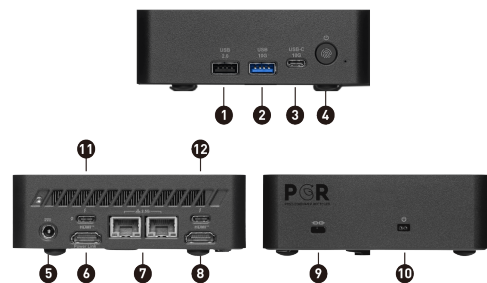

CONNECTIONS

1. 1x USB 2.0 Type A
2. 1x USB 10Gbps Type A
3. 1x USB 10Gbps Type C
4. 1x Power Button with Fingerprint
5. 1x DC Jack
6. 1x HDMI out (supports 4K @60Hz as specified in HDMI 2.1/ supports MSI Power Link)
7. 2x RJ45 (2.5G)
8. 1x Kensington Lock
9. 1x Thunderbolt 4 (DP 1.4 alt-mode up to 4K@60Hz / PD-out 15W / supports PD-in up to 98W)
10. 1x HDMI out (supports 4K @60Hz as specified in HDMI 2.1)
11. 1x External Power Switch Pin