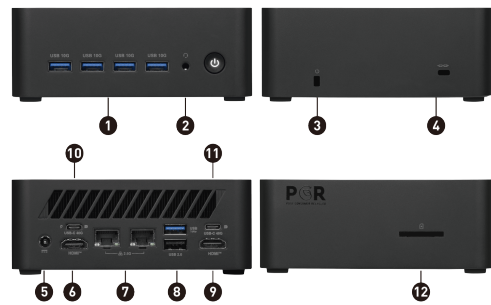

4-Display Support
 Enhance the workflow efficiency by previewing e-commerce content on up to four monitors for improved productivity.

USB4 40Gbps
 Up to 40Gb transmission speed and support the power delivery, offering a fast and simple level of connection for work.

VESA Mountable
 To be mounted on the wall of your office & home with a VESA standard design which can make it completely invisible on a desk.

CONNECTIONS

- 4x USB 10Gbps Type A
- 1x Mic-in/Headphone-out combo
- 1x External Power Switch Pin Header
- 1x Kensington Lock Slot
- 1x DC Jack
- 1x HDMI out (supports 4K @60Hz as specified in HDMI 2.1)
- 2x RJ45 LAN (2.5G)
- 1x USB 10Gbps Type A/1x USB 2.0 Type A
- 1x HDMI out (supports 4K @60Hz as specified in HDMI 2.1)
- 1x USB4 (DP 1.4 alt-mode up to 4K@60Hz / PD-out 15W) which supports PD-in up to 100W
- 1x USB4 (DP 1.4 alt-mode up to 4K@60Hz / PD-out 15W)
- 1x Card Reader