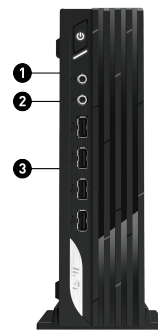

CONNECTIONS

1. 1x Headphone-out	2. 1x Mic-in
3. 4x USB 2.0 Type A	4. 1x DC jack
5. 1x HDMI™ out (2.0)	6. 1x DisplayPort (1.4)
7. 1x RJ45	8. 1x USB 3.2 Gen 2 Type C / 1x USB 3.2 Gen 2 Type A
9. 2x USB 3.2 Gen 1 Type A	10. 1x Mic-in
11. 1x Line-out	12. 1x Kensington Lock
13. 1x COM port