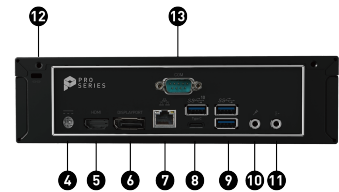

Easy to upgrade

Easy to access and upgrade components to keep the system up to date with the latest hardware.

VESA Mountable

To be mounted on the wall of your office & home with a VESA standard design which can make it completely invisible on a desk.

CONNECTIONS

- | | |
|----------------------------|--|
| 1. 1x Headphone-out | 2. 1x Mic-in |
| 3. 4x USB 2.0 Type A | 4. 1x DC jack |
| 5. 1x HDMI™ out (2.0) | 6. 1x DisplayPort (1.4) |
| 7. 1x RJ45 | 8. 1x USB 3.2 Gen 2 Type C / 1x USB 3.2 Gen 2 Type A |
| 9. 2x USB 3.2 Gen 1 Type A | 10. 1x Mic-in |
| 11. 1x Line-out | 12. 1x Kensington Lock |
| 13. 1x COM port | |