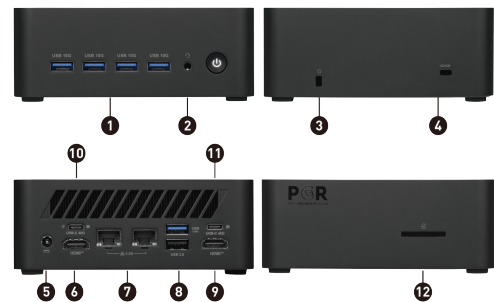

4-Display Support
 Enhance the workflow efficiency by previewing e-commerce content on up to four monitors for improved productivity.

USB4 40Gbps
 Up to 40Gb transmission speed and support the power delivery, offering a fast and simple level of connection for work.

VESA Mountable
 To be mounted on the wall of your office & home with a VESA standard design which can make it completely invisible on a desk.

CONNECTIONS

- 4x USB 10Gbps Type A
- 1x Mic-in/Headphone-out combo
- 1x External Power Switch Pin Header
- 1x Kensington Lock Slot
- 1x DC Jack
- 1x HDMI out (supports 4K @60Hz as specified in HDMI 2.1)
- 2x RJ45 LAN (2.5G)
- 1x USB 10Gbps Type A/1x USB 2.0 Type A
- 1x HDMI out (supports 4K @60Hz as specified in HDMI 2.1)
- 1x USB4 (DP 1.4 alt-mode up to 4K@60Hz / PD-out 15W) which supports PD-in up to 100W
- 1x USB4 (DP 1.4 alt-mode up to 4K@60Hz / PD-out 15W)
- 1x Card Reader