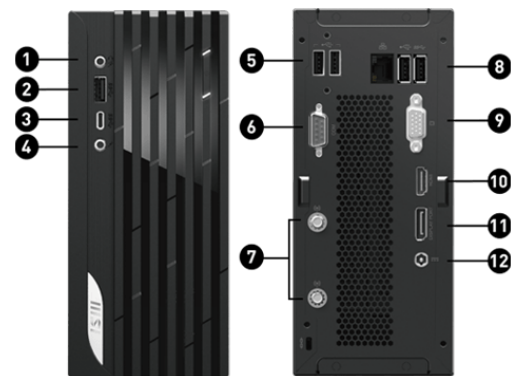

FEATURES

Front USB 3.2 Gen 2 Type C

Synergize with a MSI motherboard through bridging with a USB 3.2 Gen 2 Type-C port for convenient access.

Compact size

The same performance as a big gaming rig but in a powerful small sized chassis so you can take it anywhere.

Matrix Display

Supports the Multi-display mode and the surround view mode

WiFi 6

The latest wireless solution supports MU-MIMO and BSS color technology, delivering speeds up to 2400Mbps.

TPM Support

FW TPM design secures your confidential data with encryption keys.

VESA Mountable

To be mounted on the wall of your office & home with a VESA standard design which can make it completely invisible on a desk.

CONNECTIONS

- | | |
|----------------------------|---|
| 1. 1x Mic-in/Headphone-out | 2. 1x USB 3.2 Gen2 Type A |
| 3. 1x USB 3.2 Gen2 Type C | 4. 1x Mic-in |
| 5. 2x USB 2.0 Type A | 6. 1x COM Port (optional) |
| 7. 2x Wi-Fi Antenna | 8. 1x USB 3.2 Gen2 Type A / 1x USB 2.0 Type A / 1x RJ45 |
| 9. 1x VGA out | 10. 1x HDMI™ out (2.0) |
| 11. 1x DP out | 12. 1x DC Jack |