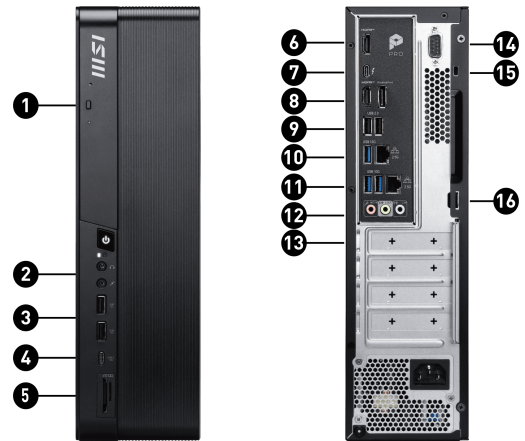

FEATURES

250Hz High Refresh Rate

Experience smooth gaming with a blazing fast 250Hz refresh rate, that gives you the upperhand in fast moving games.

CONNECTIONS

- | | |
|--|---|
| 1. 1x ODD (Optional) | 2. 1 x Headphone out ; 1 x Mic in |
| 3. 2x USB 5Gbps Type-A | 4. 1x USB 10Gbps Type-C |
| 5. 1x Card Reader (Support SD & Micro SD Card) | 6. 1x HDMI out |
| 7. 1x Thunderbolt 4 | 8. 1x HDMI out ; DisplayPort (1.4) |
| 9. 2x USB 2.0 Type-A | 10. 1x USB 10Gbps Type A ; 1x RJ45 LAN (2.5G) |
| 11. 2x USB 10Gbps Type A ; 1x RJ45 | 12. 3x Audio Jack |
| LAN (2.5G) | 14. 1x COM port |
| 13. 1x Graphics Card (*Graphics card varies by model.) | 16. 1x Padlock |
| 15. 1x Kensington Lock | |

SPECIFICATIONS

Operating System	Windows 11 Home Windows 11 Pro - MSI recommends Windows 11 Pro for business
Chipset	Intel® B860
Graphics	GeForce® RTX™ 3050 LP 6G OC
Storage	1x M.2 SSD (NVMe PCIe Gen5 x4 support) 1x M.2 SSD (NVMe PCIe Gen4 x4) 1x 2.5" HDD / SSD 1x 3.5" HDD or 2.5" HDD / SSD
I/O (Front)	1x USB 10Gbps Type-C 2x USB 5Gbps Type-A 1x Mic-in 1x Headphone-out 1x Card Reader (Support SD & Micro SD Card)
I/O (Rear)	1x Thunderbolt™ 4 (Support DP 2.1 alt-mode up to 4K@60Hz) 3x USB 10Gbps Type A 2x USB 2.0 Type-A 2x RJ45 LAN (2.5G) 2x HDMI out (supports 4K @60Hz as specified in HDMI™ 2.1) 1x DisplayPort (1.4) 1x COM port 3x Audio Jack, 1x Kensington Lock, 1x Padlock
Bluetooth	5.4 (for BE200) / 5.3 (for AX211) / 4.1(for AW-CB515NF)
Wireless LAN	Intel® Wi-Fi 7 BE200 / Intel® Wi-Fi 6E AX211/ WiFi 5 Realtek AW-CB515NF
LAN	2x Intel® I226V (2.5G LAN)
AC Adapter / PSU	TFX 300W PSU (ATX 12VO)
尺寸 (寬X深X高)	95 x 296 x 330mm (3.74 x 11.65 x 12.99 inch)
CPU	Intel® Core™ Ultra 7 Processor 265 Intel® Core™ Ultra 5 Processor 225
KEYBOARD / MOUSE	Optional