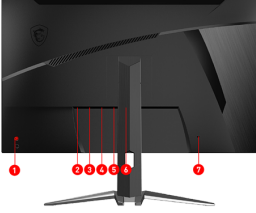

PIP / PBP Function	N/A
Note	Display Port: 2560x1440 (Up to 170Hz by DP overclocking) HDMI™ : 2560x1440 (Up to 144Hz) *sRGB and DCI-P3 follow CIE1976 standard

CONNECTIONS

1. 5-way joystick navigator
2. 1 x Power Jack
3. 1 x DisplayPort (1.2a)
4. 1 x HDMI™ (2.0b)
5. 1 x HDMI™ (2.0b)
6. 1 x Earphone out
7. 1 x Kensington Lock