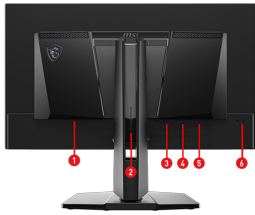

CONNECTIONS

1. AC-in
2. 5-way Joystick Navigator
3. 2 x HDMI™ 2.1 (WQHD@240Hz)
4. DisplayPort 1.4a (HBR3)
5. Headphone out
6. Kensington lock