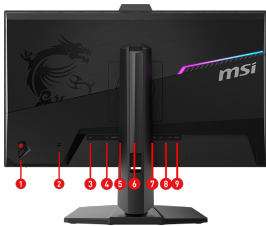

Weight (NW / GW)	6.4 kg (14.11 lbs) / 9.9 kg (21.83 lbs)
Console Mode	Supported Resolution & Refresh Rate: 1080p: 60Hz and 120Hz 1440p: 60Hz and 120Hz HDMI™ CEC: Not supported VRR: PS5 and Xbox Supported
Dimension with Stand (W x D x H)	614.3 x 227.9 x 422.2 mm (24.19 x 8.97 x 16.62 inch)
Frameless Design	Yes
Dimension without Stand (W x D x H)	614.3 x 75.1 x 381.7 mm (24.19 x 2.96 x 15.03 inch)
Note	HDMI™: 2560 x 1440 (Up to 120Hz) DisplayPort: 2560 x 1440 (Up to 360Hz) Not supported: HDMI™ CEC, PIP/PBP, KVM
Accessories	1x DisplayPort Cable (1.4a), 1x HDMI™ Cable (2.1), 1x USB Type-B to A Cable, 1x USB Micro-B to Type-A Cable, 1x Power Cord (C5), 1x AC Adaptor, 1x Quick Guide, 4x VESA Wall Mount Screw

CONNECTIONS

1. 5-Way Navi Key
2. Kensington Lock
3. DC-in
4. Headphone-out
5. 2x HDMI™ 2.1 (WQHD@120Hz)
6. DisplayPort 1.4a (HBR3)
7. USB 5Gbps Type-B
8. 3x USB 5Gbps Type-A
9. USB 2.0 Micro-B (FW Update only)